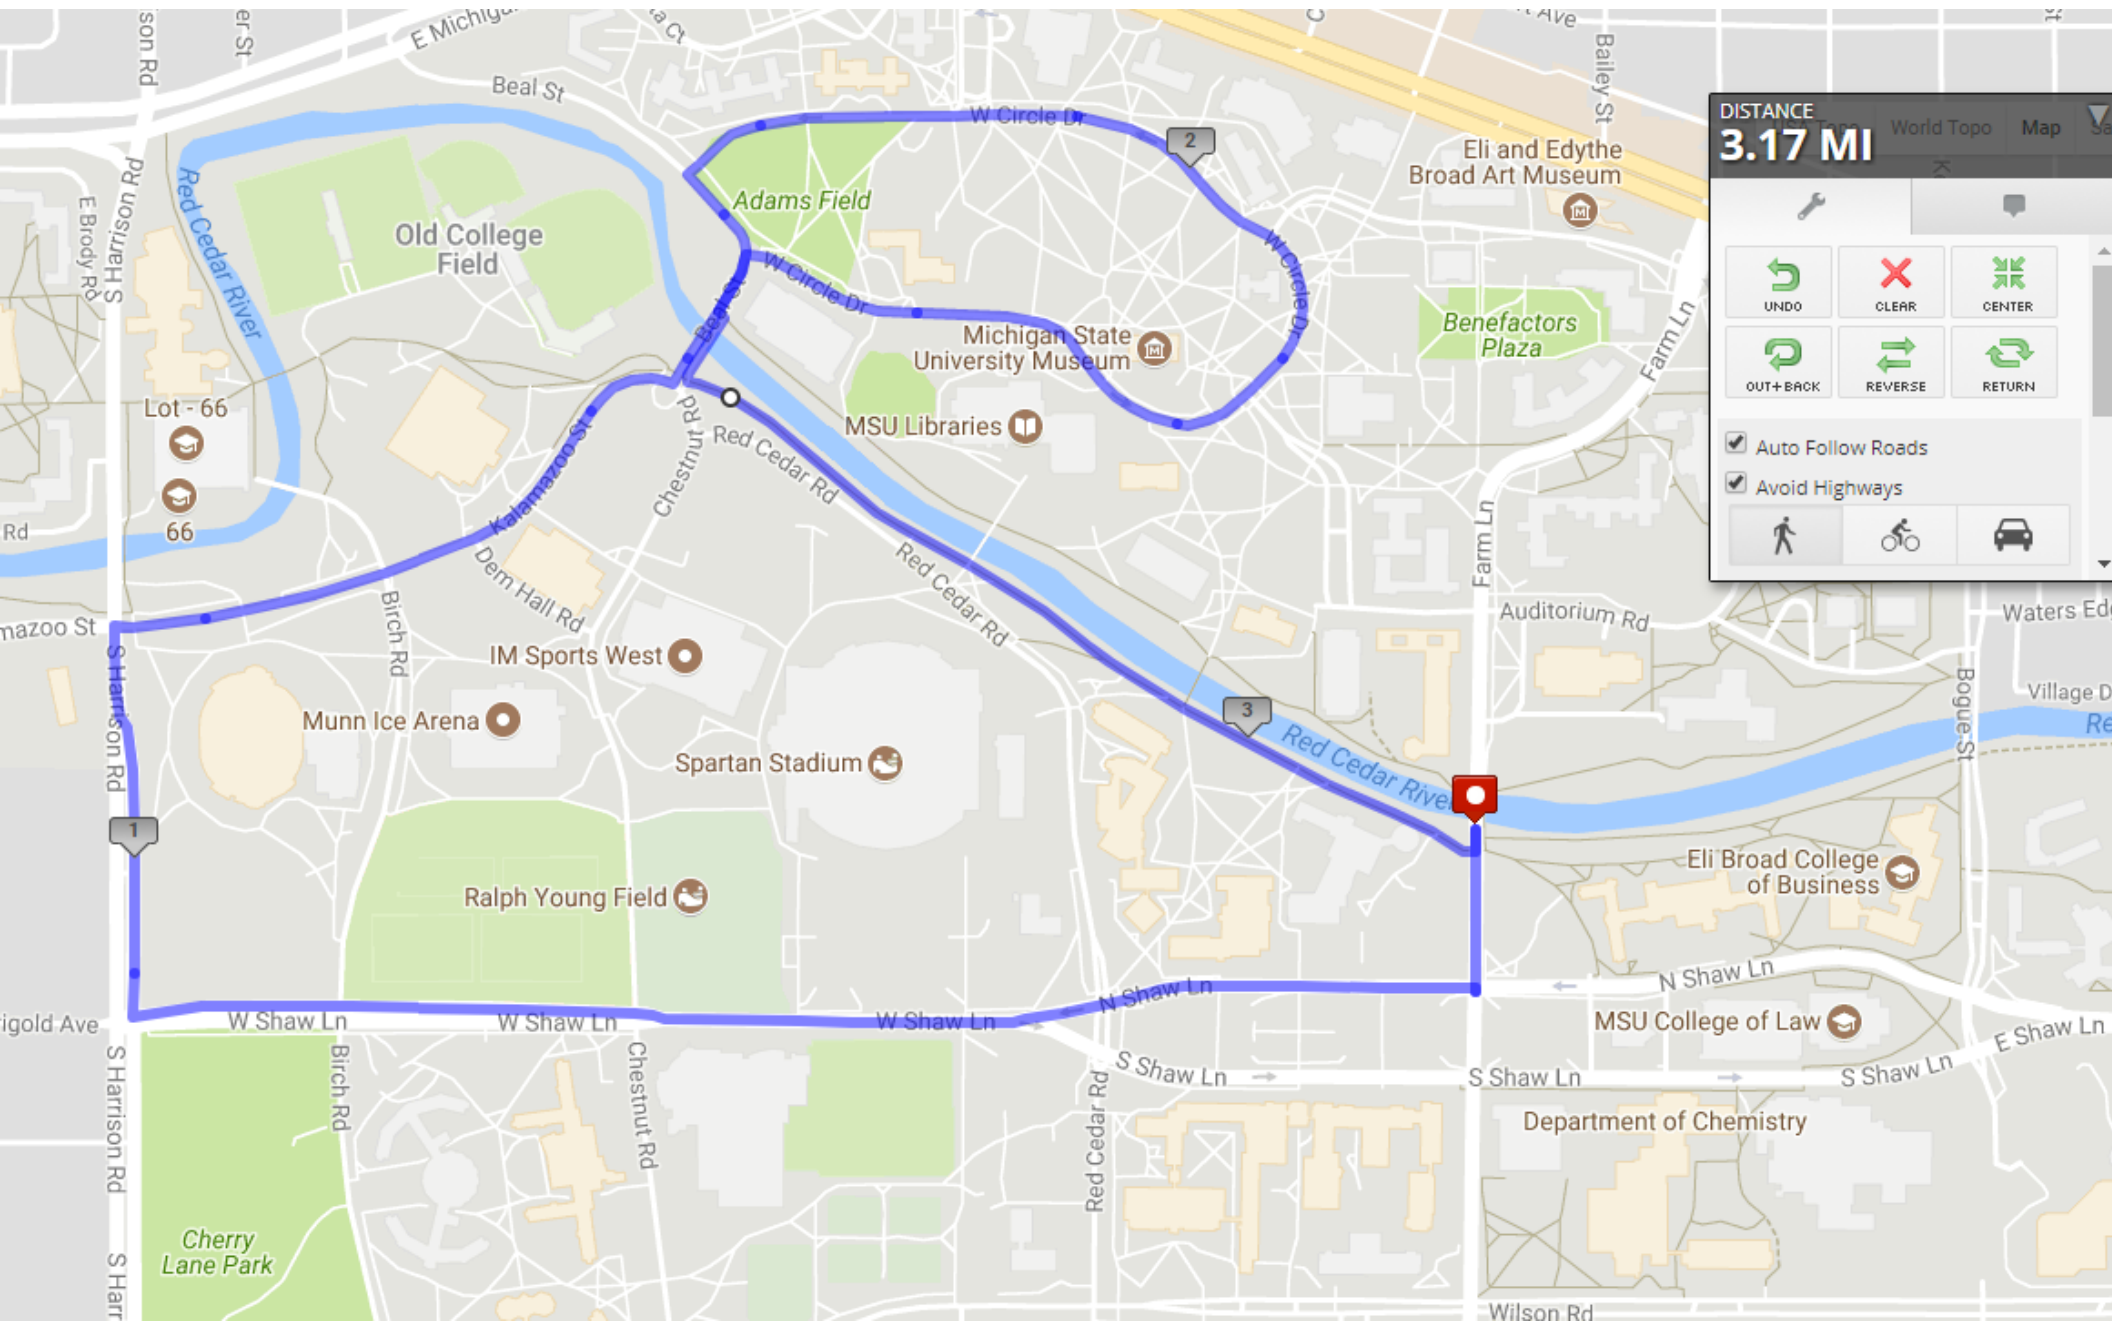

DISTANCE 2.08 MI

World Topo Map Settings

UNDO	CLEAR	CENTER
OUT+BACK	REVERSE	RETURN

Auto Follow Roads

Avoid Highways

DISTANCE

3.17 MI

World Topo Map

Navigation control panel with the following options:

- UNDO (green arrow icon)
- CLEAR (red X icon)
- CENTER (green crosshair icon)
- OUT+BACK (green circular arrow icon)
- REVERSE (green double arrow icon)
- RETURN (green circular arrow icon)
- Auto Follow Roads
- Avoid Highways
- Walking mode (pedestrian icon)
- Bicycling mode (bicycle icon)
- Driving mode (car icon)