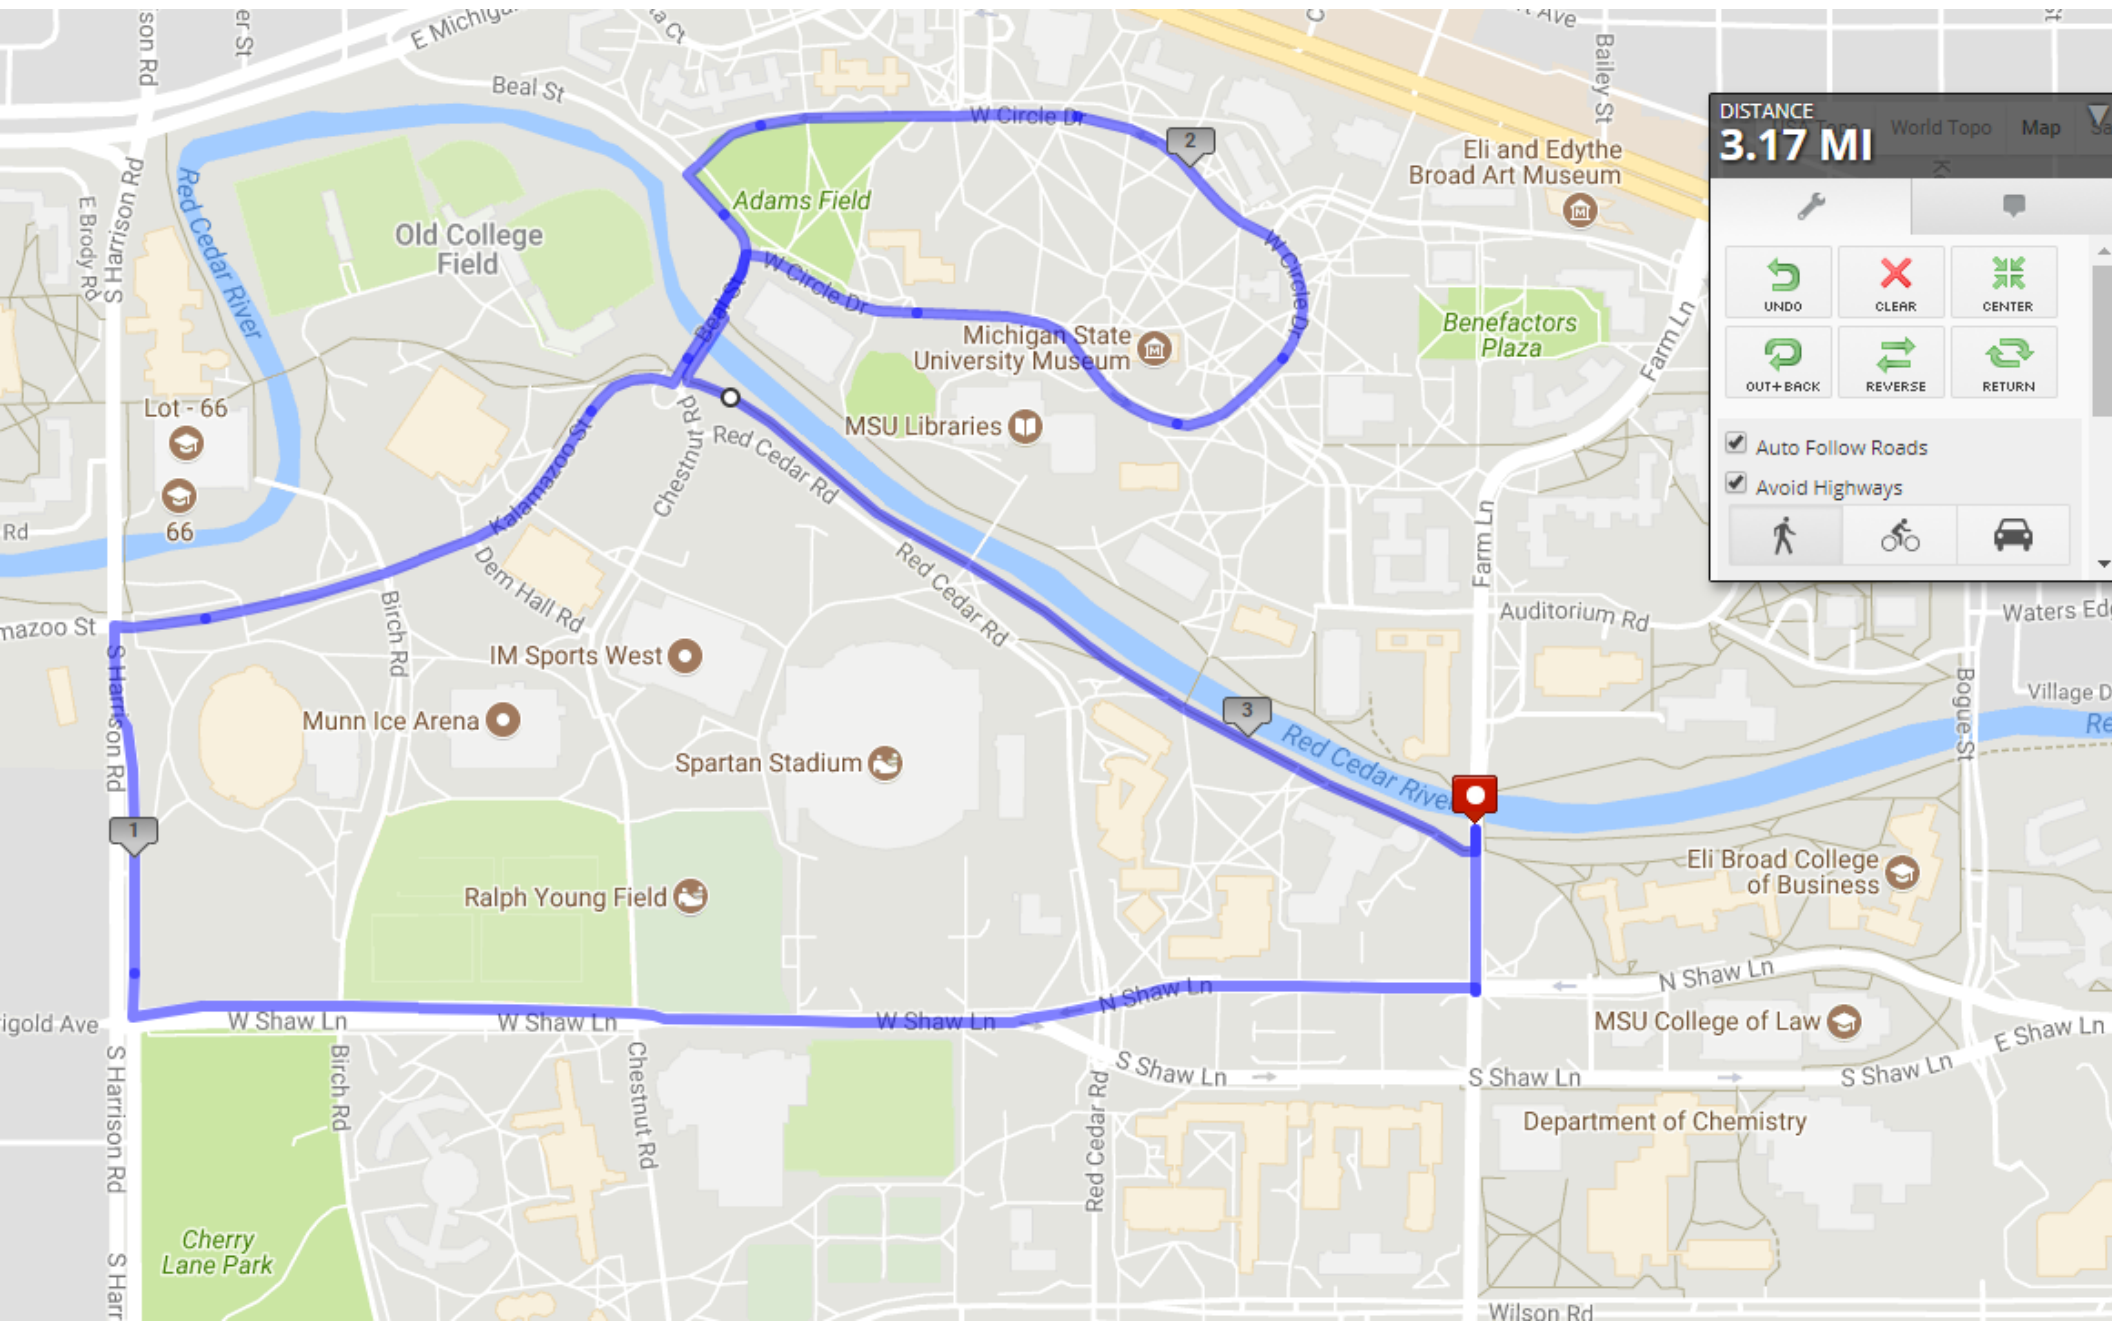

1.6mi loop- Turn Right at Chestnut, follow back to Sparty Statue

DISTANCE 2.08 MI

World Topo Map Settings

UNDO	CLEAR	CENTER
OUT+BACK	REVERSE	RETURN

Auto Follow Roads

Avoid Highways

DISTANCE

3.17 MI

World Topo Map

Map navigation controls:

- UNDO
- CLEAR
- CENTER
- OUT+BACK
- REVERSE
- RETURN

Options:

- Auto Follow Roads
- Avoid Highways

Mode selection: