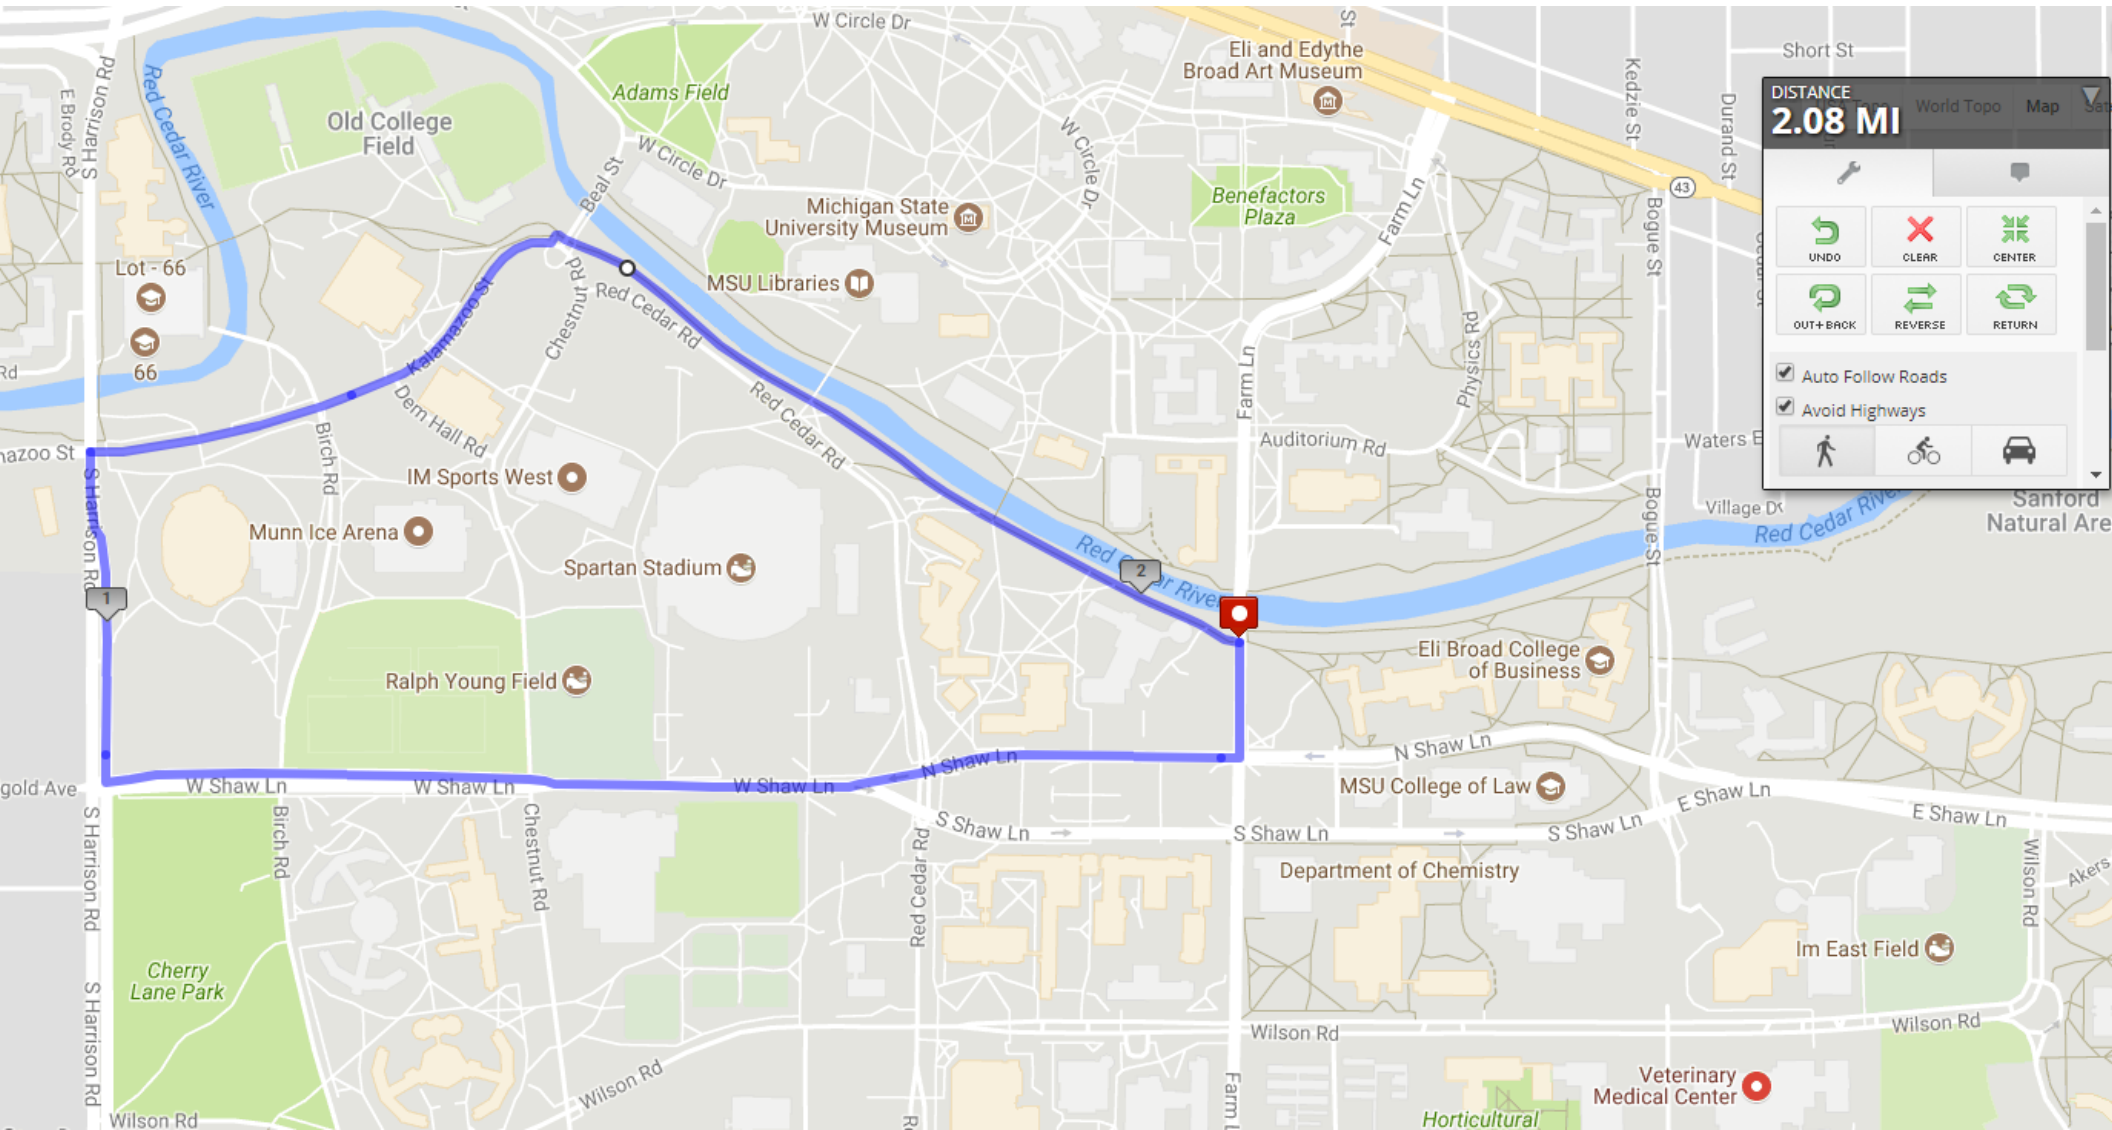

1.6mi loop- Turn Right at Chestnut, follow back to Sparty Statue

DISTANCE 2.08 MI

World Topo Map Settings

UNDO	CLEAR	CENTER
OUT+BACK	REVERSE	RETURN

Auto Follow Roads

Avoid Highways

DISTANCE

3.17 MI

World Topo Map

Map navigation controls:

- UNDO
- CLEAR
- CENTER
- OUT+BACK
- REVERSE
- RETURN

Options:

- Auto Follow Roads
- Avoid Highways

Mode selection: