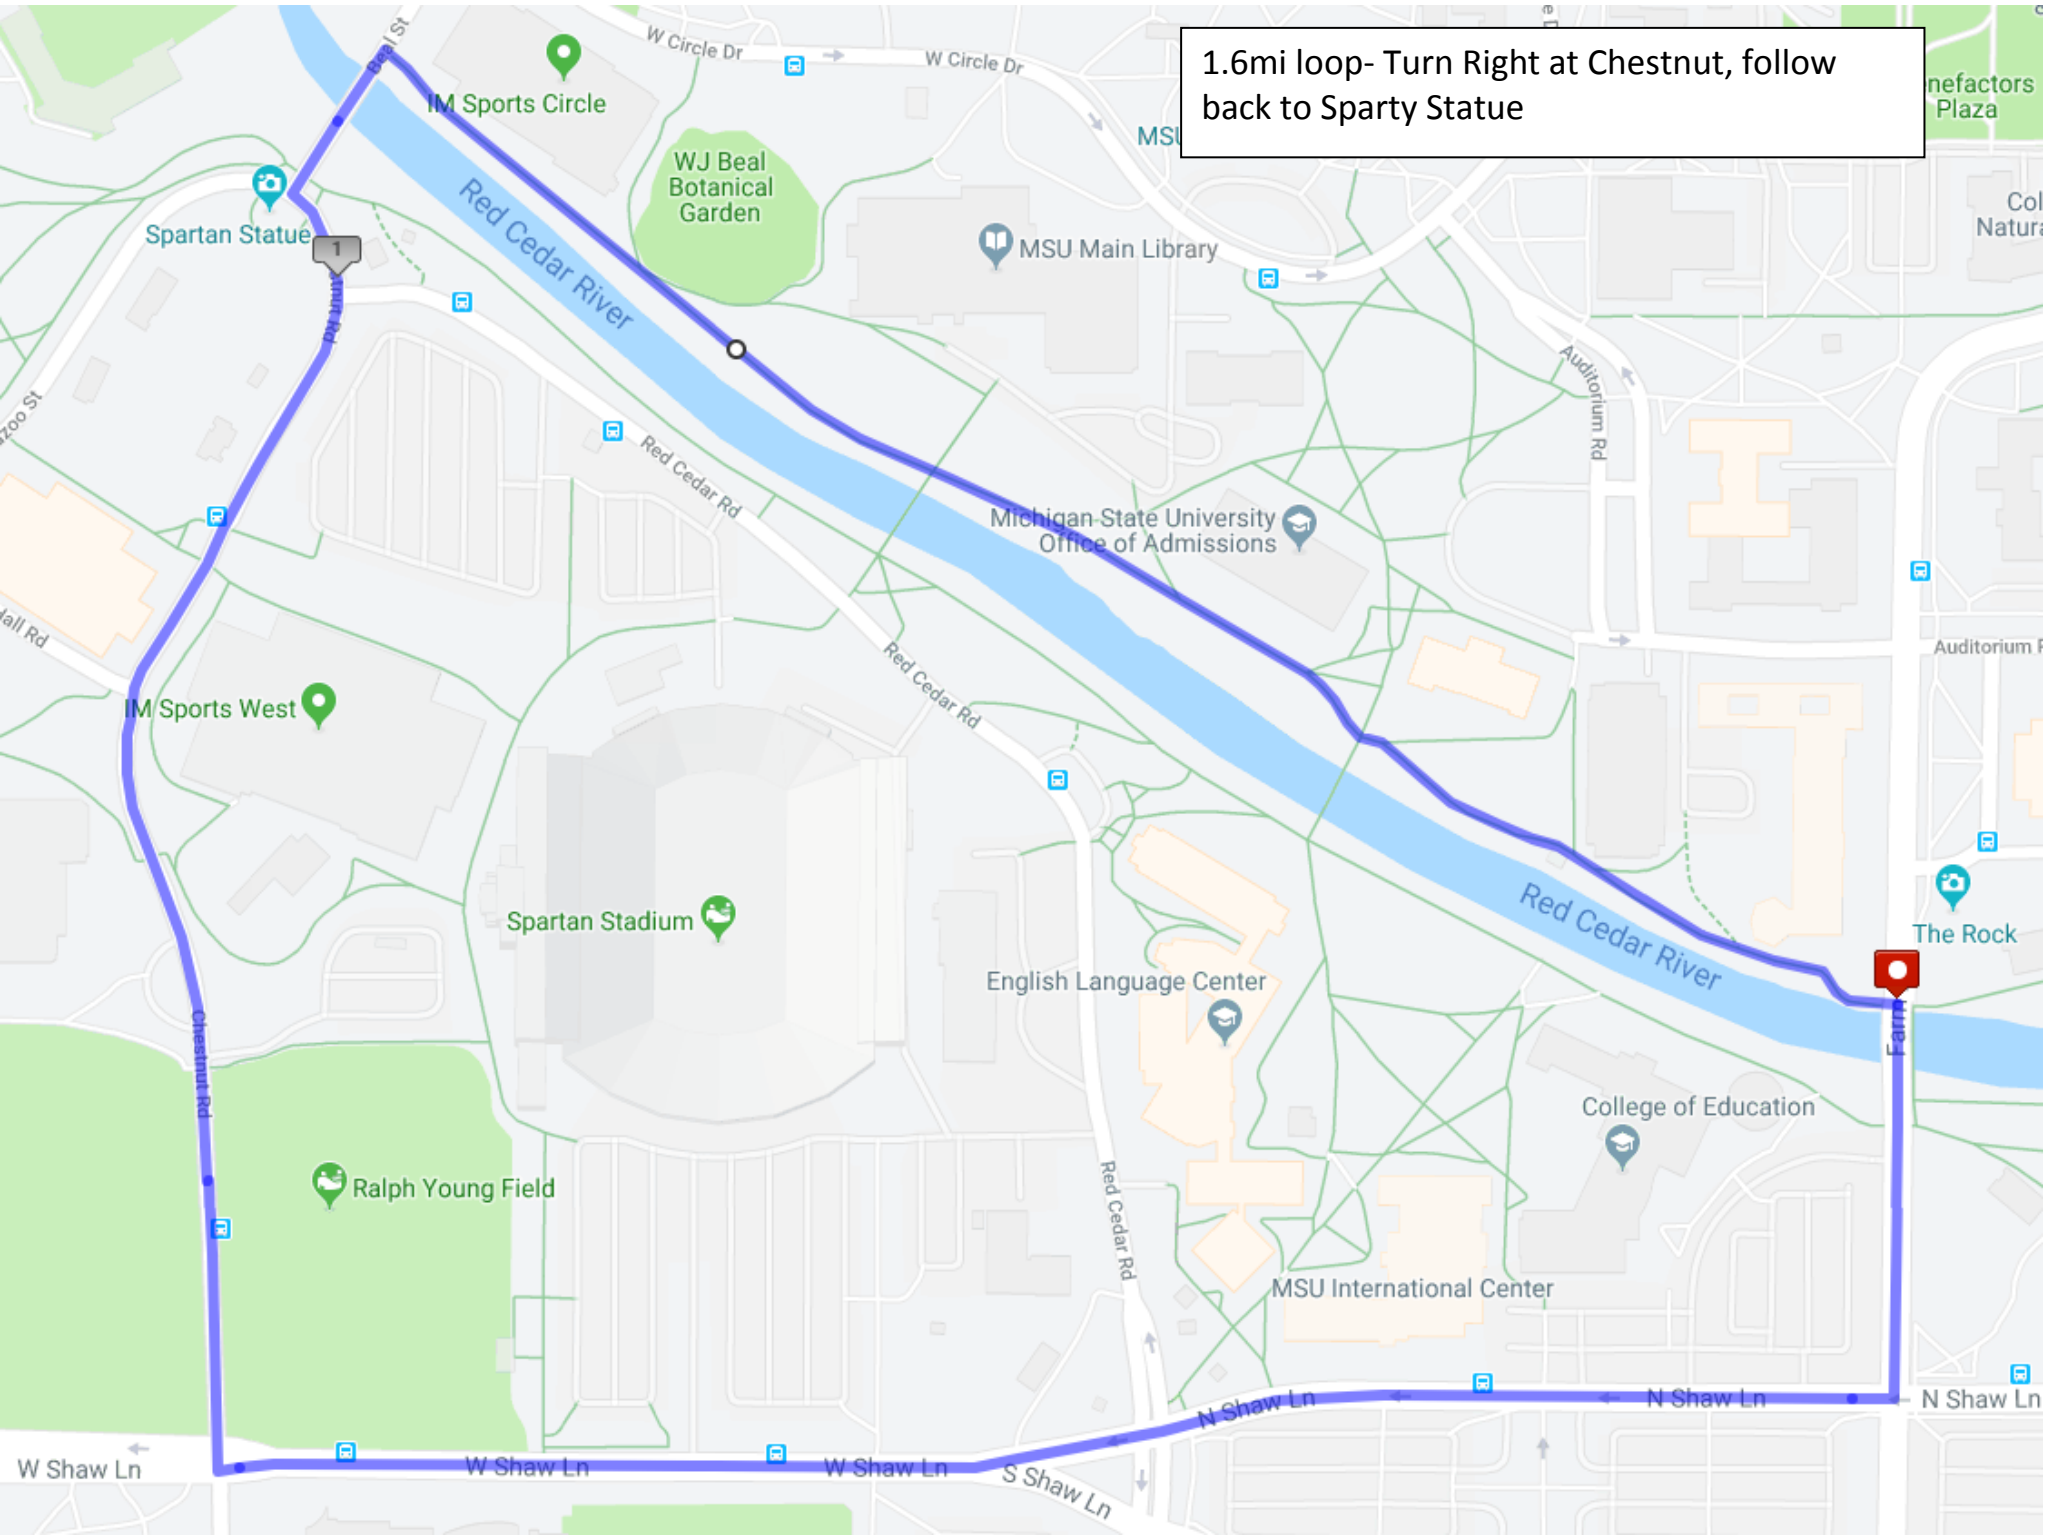

1.6mi loop- Turn Right at Chestnut, follow back to Sparty Statue

DISTANCE 2.08 MI

World Topo Map Settings

UNDO	CLEAR	CENTER
OUT+BACK	REVERSE	RETURN

Auto Follow Roads

Avoid Highways

DISTANCE

3.17 MI

World Topo Map

Map navigation controls:

- UNDO
- CLEAR
- CENTER
- OUT+BACK
- REVERSE
- RETURN

Options:

- Auto Follow Roads
- Avoid Highways

Mode selection: